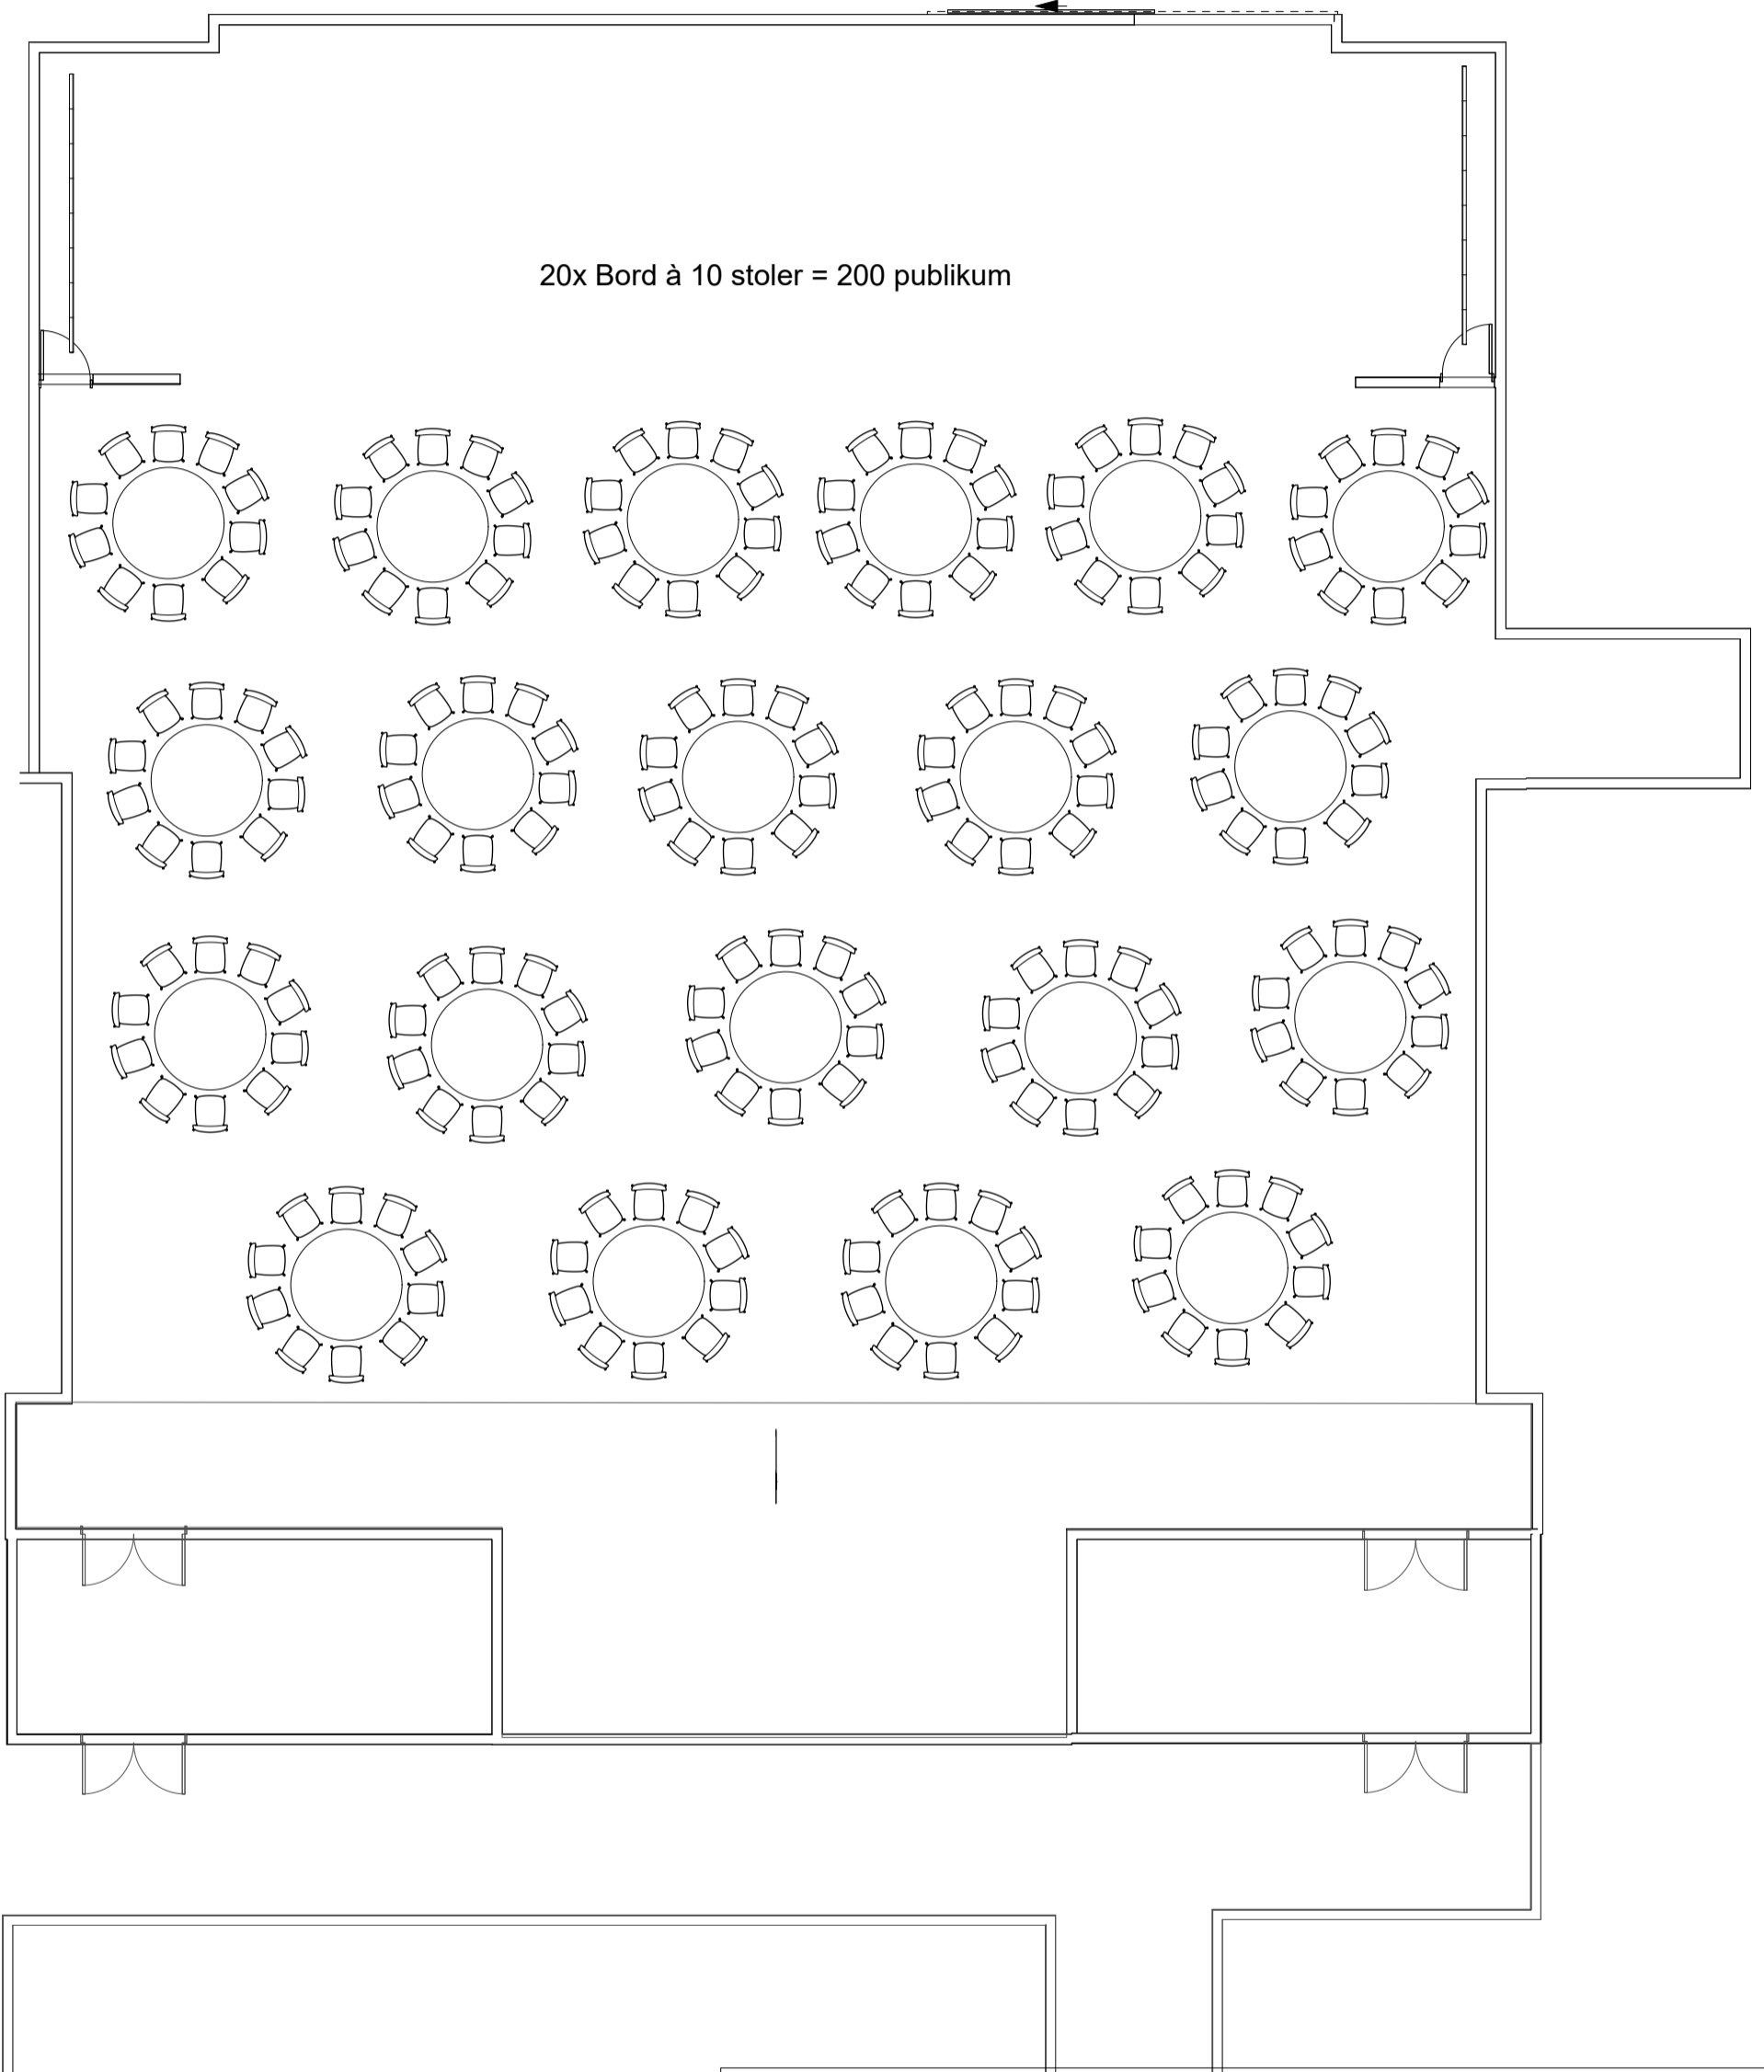

20x Bord à 10 stoler = 200 publikum

| | | |
|---|--------------------|-------------------|
| Title | | |
| Lillesal Flatt gulv m/bord og stoler | | |
| Drawing Number | Drawn By | Date |
| 1 | Daniel Tuck | 08/06/2026 |
| CAD File Name | | |
| NYE_Lillesal_2026 | | |